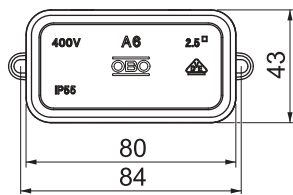

Dimensions: 80 x 43 x 36 mm

Clear internal dimensions: 69 x 32 x 30 mm

1 cut-out tool for every 10 boxes

**PE** Polyethylene

### Master data

Item no.	2000001
Type	A 6
Description 1	Junction box
Dimension	80x43x34
Colour	Light grey
RAL number	7035
Material	Polyethylene
Material symbol	PE
Smallest sales unit	10,00 Piece
Weight	2,56 kg/100 pc.

### Technical data

Length	80,00 mm
Width	43,00 mm
Height	36,00 mm
Clear internal dimensions	69x32x30 mm
Dimension LxWxH	80x43x36 mm
Dimension	80 x 43 x 36 mm
Expandable	<input type="checkbox"/>
No. of entries	10,00
Type of entry	Cable
Type of entry	Cable
Type of housing penetration	Pre-marking
Measured insulation voltage V <sub>i</sub>	690,00 V
Equipment	Without
Cover	Not transparent
Cover fastening	Locking
Entries	6 entries for cable diameter 5–14 mm 4 entries for cable diameter 5–9 mm
Entry from rear	<input type="checkbox"/>
Explosion-tested version	<input type="checkbox"/>
Flame resistant	Flame resistant to VDE 0471/DIN 695 Part 2-1, test temperature 650 °C
Shape	Square
Function maintenance (ETIM)	Without
For Ex zone	Without
For Ex zone gas	Without
For Ex zone dust	Without
Halogen-free	<input checked="" type="checkbox"/>
Max. conductor cross-section	2,50 mm <sup>2</sup>
With screening	<input type="checkbox"/>
With cover	<input checked="" type="checkbox"/>

### Technical data

Installation type	Wall/ceiling mounting
Mounting type	Wall/ceiling mounting
Nominal cross section	2,50 mm <sup>2</sup>
Nominal voltage	690,00 V
Protection rating	IP55
Sealable	<input type="checkbox"/>
max. permitted ambient temperature	-5,00 - 45,00 °C
Transparent lid	<input type="checkbox"/>
Weatherproof	<input type="checkbox"/>