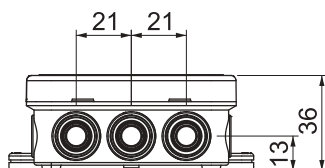

Dimensions: 80 x 43 x 36 mm

Clear internal dimensions: 69 x 32 x 30 mm

1 cut-out tool for every 10 boxes

**PE** Polyethylene

### Master data

Item no.	2000001
Type	A 6
Description 1	Junction box
Dimension	80x43x34
Colour	Light grey
RAL number	7035
Material	Polyethylene
Material symbol	PE
Smallest sales unit	10,00 Piece
Weight	2,56 kg/100 pc.

### Technical data

Length	80,00 mm
Width	43,00 mm
Height	36,00 mm
Clear internal dimensions	69x32x30 mm
Dimension LxWxH	80x43x36 mm
Dimension	80 x 43 x 36 mm
Expandable	<input type="checkbox"/>
No. of entries	10,00
Type of entry	Cable
Type of entry	Cable
Type of housing penetration	Pre-marking
Measured insulation voltage V <sub>i</sub>	690,00 V
Equipment	Without
Cover	Not transparent
Cover fastening	Locking
Entries	6 entries for cable diameter 5–14 mm 4 entries for cable diameter 5–9 mm
Entry from rear	<input type="checkbox"/>
Explosion-tested version	<input type="checkbox"/>
Flame resistant	Flame resistant to VDE 0471/DIN 695 Part 2-1, test temperature 650 °C
Shape	Square
Function maintenance (ETIM)	Without
For Ex zone	Without
For Ex zone gas	Without
For Ex zone dust	Without
Halogen-free	<input checked="" type="checkbox"/>
Max. conductor cross-section	2,50 mm <sup>2</sup>
With screening	<input type="checkbox"/>
With cover	<input checked="" type="checkbox"/>

### Technical data

Installation type	Wall/ceiling mounting
Mounting type	Wall/ceiling mounting
Nominal cross section	2,50 mm <sup>2</sup>
Nominal voltage	690,00 V
Protection rating	IP55
Sealable	<input type="checkbox"/>
max. permitted ambient temperature	-5,00 - 45,00 °C
Transparent lid	<input type="checkbox"/>
Weatherproof	<input type="checkbox"/>