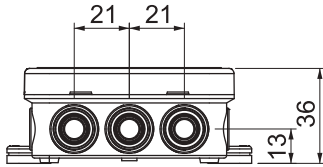

Dimensions: 80 x 43 x 36 mm

Clear internal dimensions: 69 x 32 x 30 mm

1 cut-out tool for every 10 boxes

**PE** Polyethylene

### Master data

Item no.	2000001
Type	A 6
Description 1	Junction box
Dimension	80x43x34
Colour	Light grey
RAL number	7035
Material	Polyethylene
Material symbol	PE
Smallest sales unit	10,00 Piece
Weight	2,56 kg/100 pc.

### Technical data

Length	80,00 mm
Width	43,00 mm
Height	36,00 mm
Clear internal dimensions	69x32x30 mm
Dimension LxWxH	80x43x36 mm
Dimension	80 x 43 x 36 mm
Expandable	<input type="checkbox"/>
No. of entries	10,00
Type of entry	Cable
Type of entry	Cable
Type of housing penetration	Pre-marking
Measured insulation voltage V <sub>i</sub>	690,00 V
Equipment	Without
Cover	Not transparent
Cover fastening	Locking
Entries	6 entries for cable diameter 5–14 mm 4 entries for cable diameter 5–9 mm
Entry from rear	<input type="checkbox"/>
Explosion-tested version	<input type="checkbox"/>
Flame resistant	Flame resistant to VDE 0471/DIN 695 Part 2-1, test temperature 650 °C
Shape	Square
Function maintenance (ETIM)	Without
For Ex zone	Without
For Ex zone gas	Without
For Ex zone dust	Without
Halogen-free	<input checked="" type="checkbox"/>
Max. conductor cross-section	2,50 mm <sup>2</sup>
With screening	<input type="checkbox"/>
With cover	<input checked="" type="checkbox"/>

### Technical data

Installation type	Wall/ceiling mounting
Mounting type	Wall/ceiling mounting
Nominal cross section	2,50 mm <sup>2</sup>
Nominal voltage	690,00 V
Protection rating	IP55
Sealable	<input type="checkbox"/>
max. permitted ambient temperature	-5,00 - 45,00 °C
Transparent lid	<input type="checkbox"/>
Weatherproof	<input type="checkbox"/>