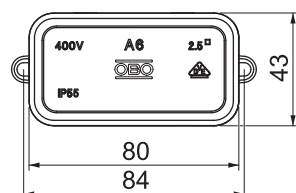

Dimensions: 80 x 43 x 36 mm

Clear internal dimensions: 69 x 32 x 30 mm

1 cut-out tool for every 10 boxes

**PE** Polyethylene

### Master data

Item no.	2000001
Type	A 6
Description 1	Junction box
Dimension	80x43x34
Colour	Light grey
RAL number	7035
Material	Polyethylene
Material symbol	PE
Smallest sales unit	10,00 Piece
Weight	2,56 kg/100 pc.

### Technical data

Length	80,00 mm
Width	43,00 mm
Height	36,00 mm
Clear internal dimensions	69x32x30 mm
Dimension LxWxH	80x43x36 mm
Dimension	80 x 43 x 36 mm
Expandable	<input type="checkbox"/>
No. of entries	10,00
Type of entry	Cable
Type of entry	Cable
Type of housing penetration	Pre-marking
Measured insulation voltage V <sub>i</sub>	690,00 V
Equipment	Without
Cover	Not transparent
Cover fastening	Locking
Entries	6 entries for cable diameter 5–14 mm 4 entries for cable diameter 5–9 mm
Entry from rear	<input type="checkbox"/>
Explosion-tested version	<input type="checkbox"/>
Flame resistant	Flame resistant to VDE 0471/DIN 695 Part 2-1, test temperature 650 °C
Shape	Square
Function maintenance (ETIM)	Without
For Ex zone	Without
For Ex zone gas	Without
For Ex zone dust	Without
Halogen-free	<input checked="" type="checkbox"/>
Max. conductor cross-section	2,50 mm <sup>2</sup>
With screening	<input type="checkbox"/>
With cover	<input checked="" type="checkbox"/>

### Technical data

Installation type	Wall/ceiling mounting
Mounting type	Wall/ceiling mounting
Nominal cross section	2,50 mm <sup>2</sup>
Nominal voltage	690,00 V
Protection rating	IP55
Sealable	<input type="checkbox"/>
max. permitted ambient temperature	-5,00 - 45,00 °C
Transparent lid	<input type="checkbox"/>
Weatherproof	<input type="checkbox"/>