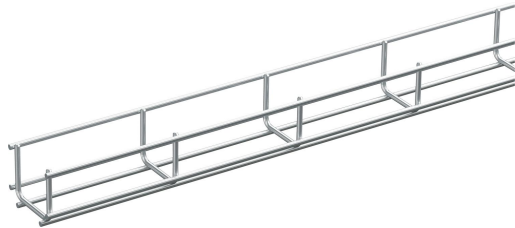

# Mesh tray 53/45 Stainl. 304L

Reference 1149613

Activity	Cable support systems
Product family	Mesh trays
Brand	Defem
Range	Defem

## Commercial and Web

Short description	Mesh tray 53/45x4 2.5m AISI304L
Medium description	Defem - mesh tray - U-shape - 53/45 - wire dia 4 mm - 2.5 m - stainless steel AISI304
Keyword	1149613, Mesh Trays Wibe-Group
Length	2500
Width	53
Height	45
Material	Stainless steel
Material type or surface treatment	AISI304
Corrosion class	C5-I

## ETIM (EC000853-Mesh cable tray)

Profile shape (EF005179)	U-shape
Height (EF000040)	45 mm
Width (EF000008)	53 mm
Wire diameter (EF004603)	4 mm
Length (EF001438)	2500 mm
Useful cross section (EF005140)	3330000 mm <sup>2</sup>
Model (EF000010)	Without connector