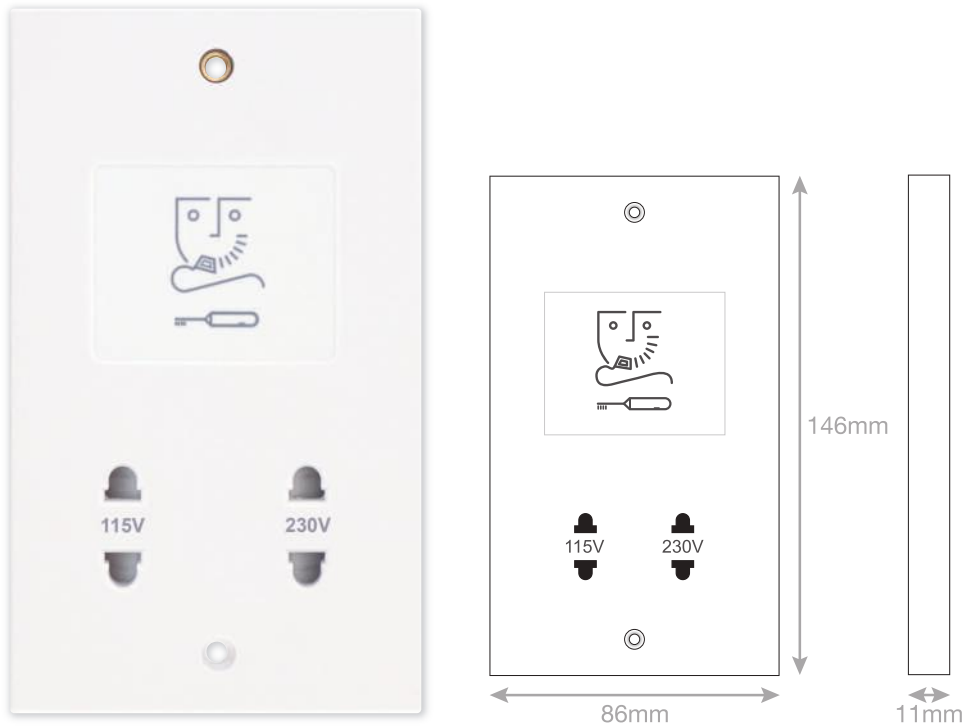

Data Sheet : LG9870

Code	LG9870
Description	Dual Voltage Shaver Socket – 115V & 230V Output
Size	86mm x 86mm x 11mm depth
Range	Selectric Square
Colour	White
Material	Bakelite
Included	M3.5 fixing screws & instructions
Weight	0.82kg
Inner Carton Quantity	5
Inner Carton Weight	4.1kg
Guarantee	25 years
Barcode	5025117098707
Commodity Code	85369085
Standards	EN 55014-1, EN 55014-2, EN 61000-3-2 & EN 61000-3-3
Notes	<ul style="list-style-type: none"> • 115V & 230V Output • 220V – 240V / 50Hz Input • Modular and Euro Media products available within the range • Minimum back box size required: 47mm depth