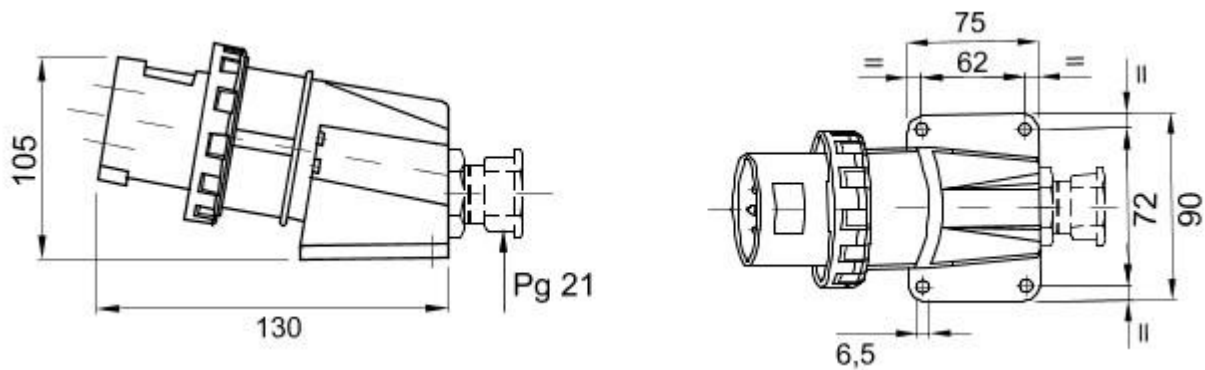

A range of trailing and fixed plugs and socket-outlets for industrial use, complying with the dimensional and performance standards unified at International level (IEC 60309) and assimilated by the European Standards (EN 60309) and Italian Standards (CEI 23-12). Socket-outlets and plugs with a rated current of 63 and 125A are equipped with an extra pilot contact (CP) for creating an electric interlock. The range is completed with 90° fixed plugs and 10° and 90° fixed socket-outlets. Sleeves and pins are obtained from solid brass bar, type Pt. CuZn40Pb2 (Cu 58%, Zn 40%, Pb 2%); anti-loosening terminals with unlosable screws, and built-in cable clamp with anti-abrasion cable gland.

Colour	Red	Rated current (A)	16
IP degree	IP67	No. of poles	3P+N+E
Mechanical resistance	IK08	Reference h	6
Rated voltage	380-415 V	Type	90° angled surface mounting inlet
Frequency	50/60 Hz	Terminal tightening capacity	1-2.5mm ² flexible cables - 1.5-4mm ² rigid cables
Operating temperature	-25 +55 °C	Type of wiring	With screw
Electrocod	2230	Glow wire test	850 °C (active parts) - 650 °C (passive parts)
Total number of operations	> 5000	Permissible overload	22 A
Breaking capacity at 1.1 Un	20 A	Insulation resistance	> 10 MΩ
Thermo-pressure with ball	125 °C (active parts) - 80 °C (passive parts)		

DIMENSIONAL

TECHNICAL SYMBOLOGY

IP

IP67

IK

IK08

-25 +55 °C

With screw