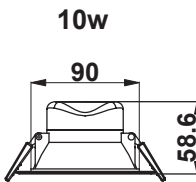

CCT 7W /10W IP44 LED Dimmable Downlight

Code	Description
SPVC 7W WH-DIM-CCT	7W White CCT IP44 Dimmable PVC Downlight
SPVC 7W BL-DIM-CCT	7W Black CCT IP44 Dimmable PVC Downlight
SPVC 10W DIM-CCT	10W White CCT IP44 Dimmable PVC Downlight
SPVC 10W BL-DIM-CCT	10W Black CCT IP44 Dimmable PVC Downlight

Description

- Power: 7w / 10w
- Lumen: 590Lm / 900Lm
- CCT: 3000k, 4000k, 5700k
- 3 Yr. Guarantee
- Beam Angle: 120°
- IP Rating IP44
- Dimmable
- Lamp Life: 30,000 Hrs.
- Input Voltage: 220/240V AC
- Prewired with quick wire connector
- Available in Black or White Finish