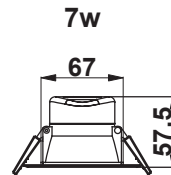

CCT 7W /10W IP44 LED Dimmable Downlight

Code	Description
SPVC 7W WH-DIM-CCT	7W White CCT IP44 Dimmable PVC Downlight
SPVC 7W BL-DIM-CCT	7W Black CCT IP44 Dimmable PVC Downlight
SPVC 10W DIM-CCT	10W White CCT IP44 Dimmable PVC Downlight
SPVC 10W BL-DIM-CCT	10W Black CCT IP44 Dimmable PVC Downlight

Description

- Power: 7w / 10w
- Lumen: 590Lm / 900Lm
- CCT: 3000k, 4000k, 5700k
- 3 Yr. Guarantee
- Beam Angle: 120°
- IP Rating IP44
- Dimmable
- Lamp Life: 30,000 Hrs.
- Input Voltage: 220/240V AC
- Prewired with quick wire connector
- Available in Black or White Finish