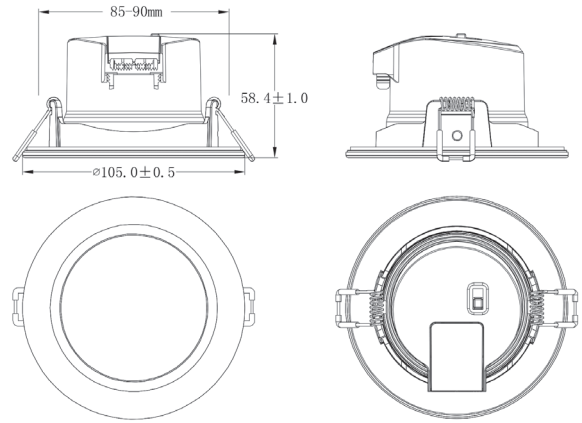

Monza II 10W Datasheet

CCT 850-1000Lm LED Downlight

PXMZV210W

Dimensions	ø105*58.4mm, ø82mm Cutout
Input Voltage	AC220~240V 50Hz
Weight	158g
Fixture Material	Aluminium Alloy/PC Lens
Wattage	10W
Beam Angle	100°
Housing Color	White
Luminous Flux	850lm / 950lm / 1000lm
Luminous Efficacy	85Lm/W - 100Lm/W
Colour Rendering Index	>80
Colour Temperature	2700K / 3200K / 4000K
LED Type	SMD
Dimmable	Triac
Protection Level	IP65
Operating Temperature	-10°~+40°C
Lifetime	25,000h
Certification	CE, UKCA
Warranty	3 Years

Features & Applications

Monza II comes with an IP65 protection rating, aluminium body and 82mm cutout, making it ideal for use as outdoor soffit lighting.

An extra black bezel is included with this fitting to provide more flexibility.