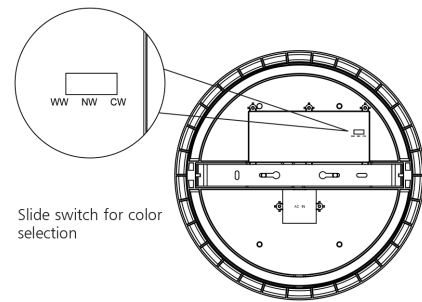

Othello CCT Dimmable Datasheet

30W 2800-3840Lm LED Bulkhead / Ceiling Light

PXOTH30CCTD

Slide switch for color selection

Dimensions	Ø400*52mm
Input Voltage	200~240V 50Hz
Input Power	30W
Power Factor	≥0.9
Beam Angle	120°
Efficiency	≥88%
Housing Color	White
Luminous Flux	2800Lm (WW), 3480lm (CW), 3000Lm (DL)
Color Rendering Index	>80
Lifetime	40,000Hrs
CCT	3000K / 4000K / 5700K
Protection Level	IP54
Storage Temperature	-20°C~+65°C
Working Temperature	-20°C~+45°C
Dimmable	Triac Dimming
Dimming Range	8-100%
Certification	CE, RoHS, SAA
Warranty	3 Years

Features & Applications

The Othello CCT comes with the ability to choose either warm, cool or daylight colour temperatures by sliding a switch on installation of the product.

The IP54 protection rating also makes it suitable for a wider range of applications, including stairwells, corridors and toilet facilities.