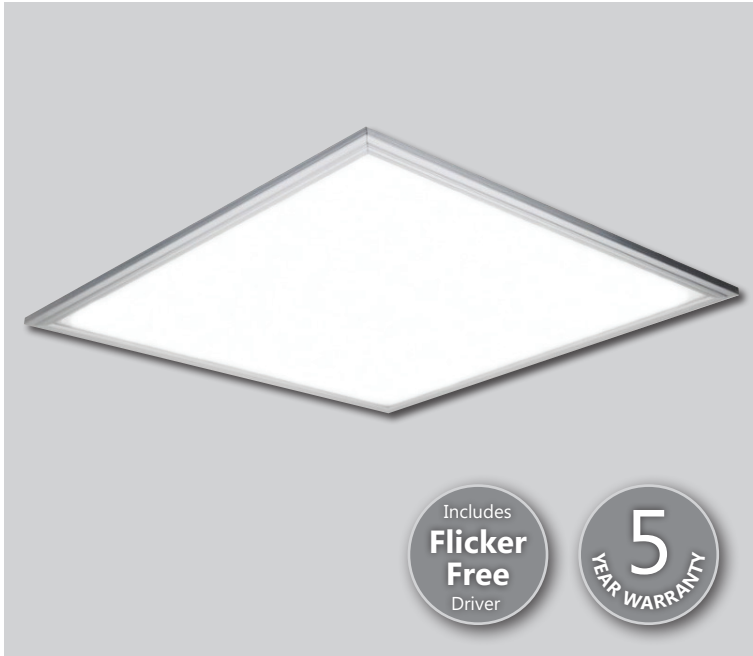

## Elsa 26W 600x600 Datasheet

4000K 3000Lm Recessed LED Panel

PX665Y4KY

<b>Dimensions (mm)</b>	595*595
<b>Weight (kg)</b>	2.1
<b>Material</b>	Aluminium & PC
<b>Colour/Finish</b>	White
<b>IK Rating</b>	04
<b>Voltage/Frequency</b>	220-240V 50/60Hz
<b>Luminous Flux</b>	3000lm
<b>Luminous Efficacy</b>	115lm/w
<b>Color Rendering Index</b>	80
<b>CCT Colour Temp</b>	4000K
<b>SDCM Colour Consistency</b>	<6
<b>UGR Unified Glare Rating</b>	UGR<21
<b>LEDs</b>	180pcs
<b>Light Control</b>	On/Off
<b>Beam Angle</b>	120°
<b>Adjustable</b>	No
<b>Chip</b>	4014
<b>IP Rating</b>	20
<b>Maintained Luminous Flux</b>	(L80B10) 50,000h
<b>Warranty</b>	5 years

## Features & Applications

The Prelux Elsa 26W 600 x 600 Edge-light LED panel is a white LED based edge lighting product designed with high quality LGP (light guide plate) for illumination applications. It has many advantages over traditional fluorescent tube fixtures with its features of soft and uniform brightness, energy efficiency, thinner frame, long lifetime and is also maintenance-free.