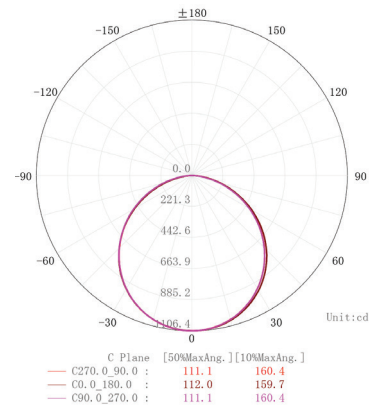

## Elsa 26W 600x600 Datasheet

4000K 3000Lm Recessed LED Panel

PX665Y4KY

<b>Dimensions (mm)</b>	595*595
<b>Weight (kg)</b>	2.1
<b>Material</b>	Aluminium & PC
<b>Colour/Finish</b>	White
<b>IK Rating</b>	04
<b>Voltage/Frequency</b>	220-240V 50/60Hz
<b>Luminous Flux</b>	3000lm
<b>Luminous Efficacy</b>	115lm/w
<b>Color Rendering Index</b>	80
<b>CCT Colour Temp</b>	4000K
<b>SDCM Colour Consistency</b>	<6
<b>UGR Unified Glare Rating</b>	UGR<21
<b>LEDs</b>	180pcs
<b>Light Control</b>	On/Off
<b>Beam Angle</b>	120°
<b>Adjustable</b>	No
<b>Chip</b>	4014
<b>IP Rating</b>	20
<b>Maintained Luminous Flux</b>	(L80B10) 50,000h
<b>Warranty</b>	5 years

## Features & Applications

The Prelux Elsa 26W 600 x 600 Edge-light LED panel is a white LED based edge lighting product designed with high quality LGP (light guide plate) for illumination applications. It has many advantages over traditional fluorescent tube fixtures with its features of soft and uniform brightness, energy efficiency, thinner frame, long lifetime and is also maintenance-free.