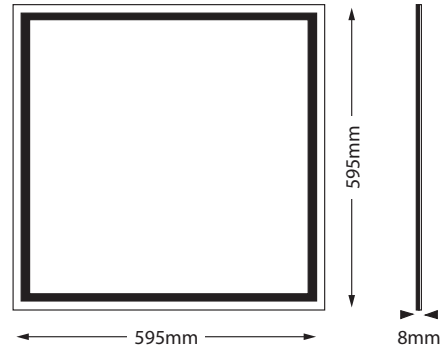

## Elsa 26W 600x600 Datasheet

4000K 3000Lm Recessed LED Panel

PX665Y4KY

<b>Dimensions (mm)</b>	595*595
<b>Weight (kg)</b>	2.1
<b>Material</b>	Aluminium & PC
<b>Colour/Finish</b>	White
<b>IK Rating</b>	04
<b>Voltage/Frequency</b>	220-240V 50/60Hz
<b>Luminous Flux</b>	3000lm
<b>Luminous Efficacy</b>	115lm/w
<b>Color Rendering Index</b>	80
<b>CCT Colour Temp</b>	4000K
<b>SDCM Colour Consistency</b>	<6
<b>UGR Unified Glare Rating</b>	UGR<21
<b>LEDs</b>	180pcs
<b>Light Control</b>	On/Off
<b>Beam Angle</b>	120°
<b>Adjustable</b>	No
<b>Chip</b>	4014
<b>IP Rating</b>	20
<b>Maintained Luminous Flux</b>	(L80B10) 50,000h
<b>Warranty</b>	5 years

## Features & Applications

The Prelux Elsa 26W 600 x 600 Edge-light LED panel is a white LED based edge lighting product designed with high quality LGP (light guide plate) for illumination applications. It has many advantages over traditional fluorescent tube fixtures with its features of soft and uniform brightness, energy efficiency, thinner frame, long lifetime and is also maintenance-free.