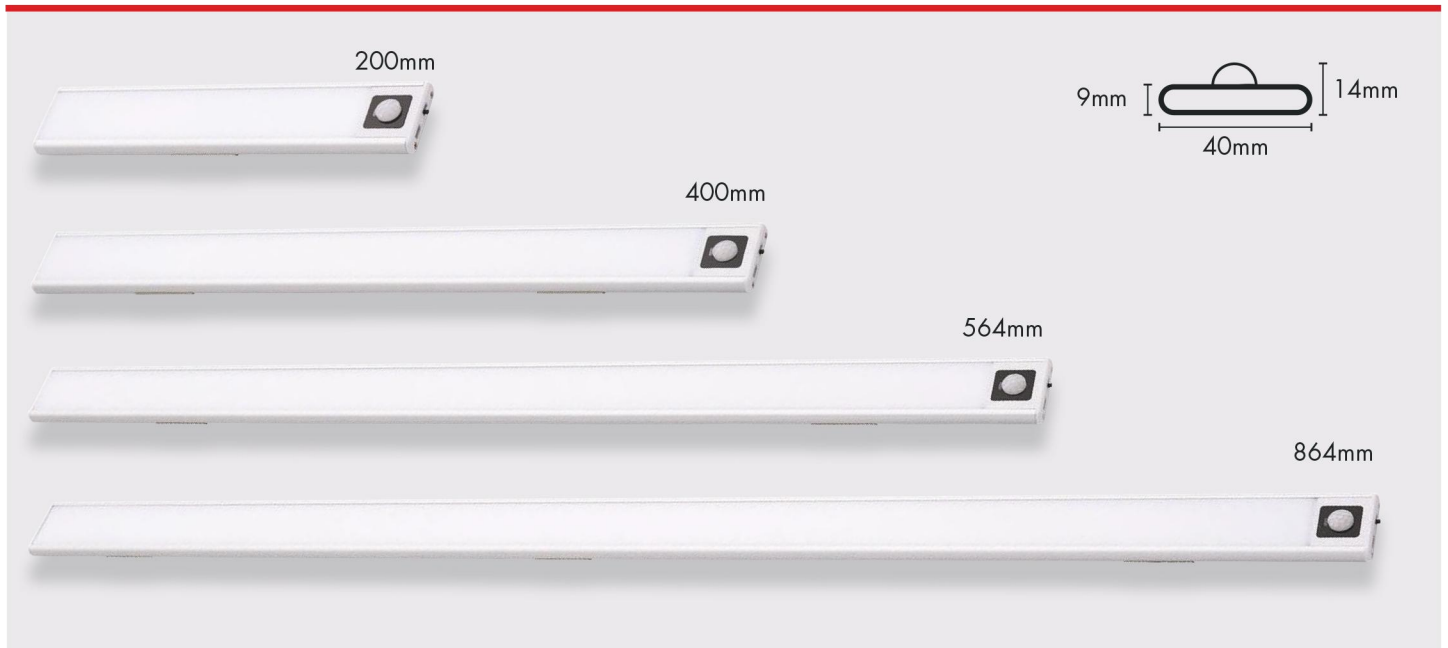

Slim Rechargeable Cabinet Lights

- **Light up dark cabinets and cupboards**

Easily applied, no need for complex wiring.

- **Simple Installation**

Complete the installation with 4 easy steps thanks to the strong built-in magnets and flexible mounting brackets

- **Long battery life and easy to charge**

Made of up to 2200mAh Li-ion polymer battery, allowing up to 5 hours continuous running time. Easy to remove and easy to charge.

Code	Length	Wattage	Colour Temp	Working Hours	Finish
CUL-37386	200mm	1w	4000k	4	Silver
CUL-37387	400mm	2w	4000k	5	Silver
CUL-37388	564mm	3w	4000k	5	Silver
CUL-37389	864mm	4w	4000k	5	Silver