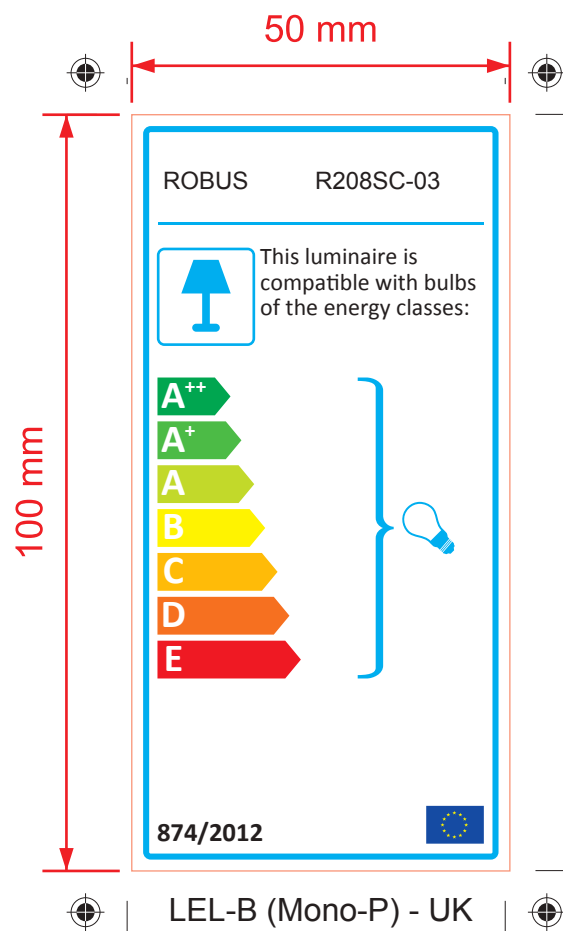

LEL-B (Mono-L) - UK
50mm x 100mm

LEL-B (Mono-P) - UK
100mm x 50mm