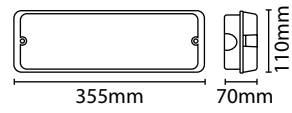

EternaPro
LED
5 YEAR
Warranty*

LED EMERGENCY BULKHEADS

Low energy alternative to standard fluorescent emergency bulkheads

- Polycarbonate construction • Internal or external use • 20mm gland entries as standard
- Hinged gear tray & push fit terminal block: allows for quicker and easier installation and maintenance
- Minimum 3 hour functionality in emergency mode • High output LEDs with bright white light
- Semi recessed fixing option available: BULKFRAME allows a more discreet installation option
- Dedicated self adhesive legend pack included with a combination of symbols: allows multiple exit path designation options
- Additional legend sets available: ISOLGDSET (ISO 7010 format) / LGDSET (signs directive format) which can be used as additional legend sets or as individual stickers for walls and doors
- Viewing distance 20m

MAINTAINED VERSIONS:

- Facility for remote switching and non-maintained mode
- 235 lm when connected to mains, 150 lm when connected to battery

BULKFRAME:

- Pressed steel construction • Spring retaining clips
- Semi recessed fixing: allows a more discreet installation option
- Hole cut out size: 350mm x 117mm

SEEMLED3M:

- Automatic testing in accordance with EN 62034

- **Fittings / Frame** = M.O.M: 1 / O.P.Q: 12
- **Legends** = M.O.M: 12 / O.P.Q: 12

Code	Version	Wattage	Colour Temp.	Lumens	Avg. Rated Life (Hrs)	IP Rating
SEEMLED3M	Self Test Maintained With ISO 7010 Legend Set	7W	6000K	235 lm (mains) 150 lm (battery)	30,000 hrs	IP65
EML3MISO	Maintained With ISO 7010 Legend Set					
EMLED3M	Maintained With Signs Directive Legend Set					
EML3NMISO	Non Maintained With ISO 7010 Legend Set					
EMLED3NM	Non Maintained With Signs Directive Legend Set	2W		150 lm		
BULKFRAME	White Bulkhead Frame					
ISOLGDSET	ISO 7010 Legend Set					
LGDSET	Signs Directive Legend Set					