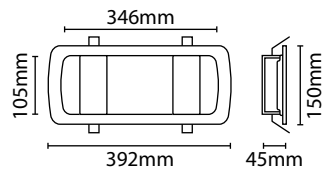

EternaPro
LED
5 YEAR
Warranty*

LED EMERGENCY BULKHEADS

Low energy alternative to standard fluorescent emergency bulkheads

- Polycarbonate construction • Internal or external use • 20mm gland entries as standard
- Hinged gear tray & push fit terminal block: allows for quicker and easier installation and maintenance
- Minimum 3 hour functionality in emergency mode • High output LEDs with bright white light
- Semi recessed fixing option available: BULKFRAME allows a more discreet installation option
- Dedicated self adhesive legend pack included with a combination of symbols: allows multiple exit path designation options
- Additional legend sets available: ISOLGDSET (ISO 7010 format) / LGDSET (signs directive format) which can be used as additional legend sets or as individual stickers for walls and doors
- Viewing distance 20m

MAINTAINED VERSIONS:

- Facility for remote switching and non-maintained mode
- 235 lm when connected to mains, 150 lm when connected to battery

BULKFRAME:

- Pressed steel construction • Spring retaining clips
- Semi recessed fixing: allows a more discreet installation option
- Hole cut out size: 350mm x 117mm

SEEMLED3M:

- Automatic testing in accordance with EN 62034

- **Fittings / Frame** = M.O.M: 1 / O.P.Q: 12
- **Legends** = M.O.M: 12 / O.P.Q: 12

Code	Version	Wattage	Colour Temp.	Lumens	Avg. Rated Life (Hrs)	IP Rating
SEEMLED3M	Self Test Maintained With ISO 7010 Legend Set	7W	6000K	235 lm (mains) 150 lm (battery)	30,000 hrs	IP65
EML3MISO	Maintained With ISO 7010 Legend Set					
EMLED3M	Maintained With Signs Directive Legend Set					
EML3NMISO	Non Maintained With ISO 7010 Legend Set					
EMLED3NM	Non Maintained With Signs Directive Legend Set	2W		150 lm		
BULKFRAME	White Bulkhead Frame					
ISOLGDSET	ISO 7010 Legend Set					
LGDSET	Signs Directive Legend Set					