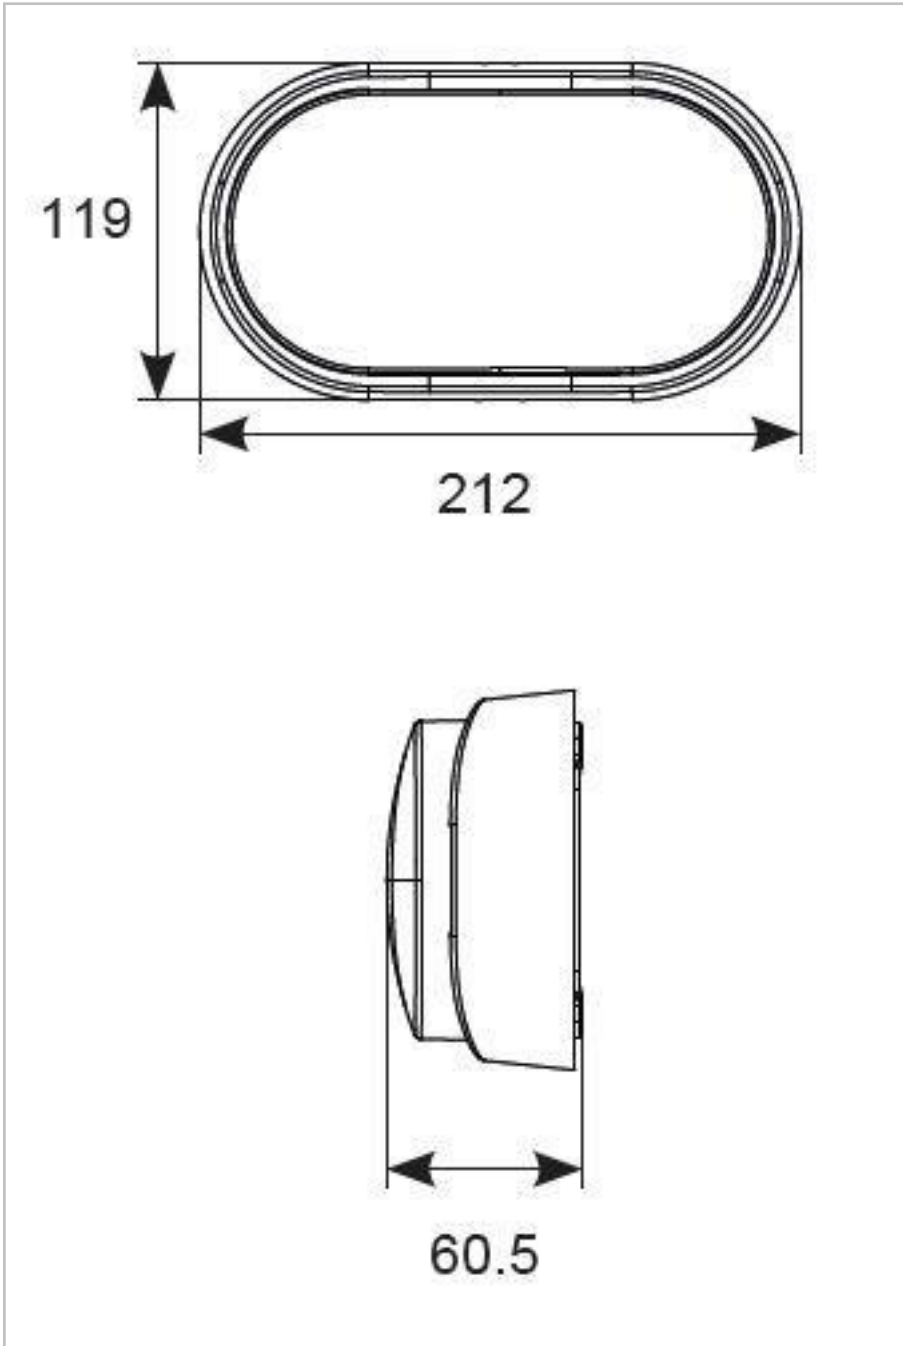

Datasheet generated from <https://onetimepim.com> last updated Friday, February 18, 2022 12:22:19 PM