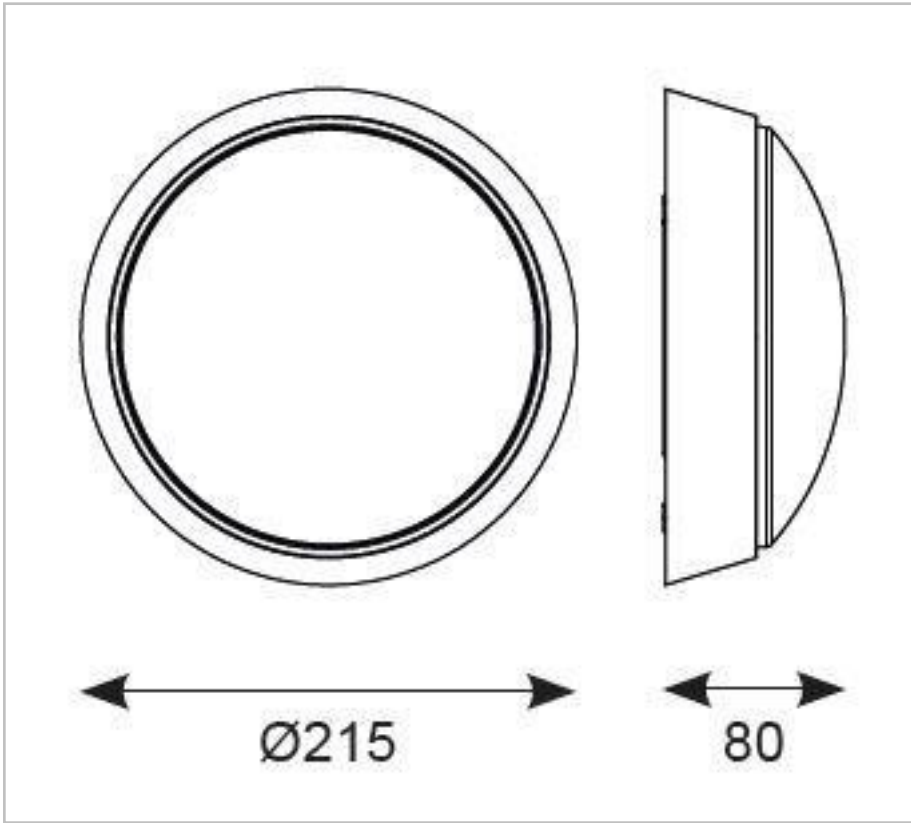

Datasheet generated from <https://onetimepim.com> last updated Friday, February 18, 2022 12:22:19 PM