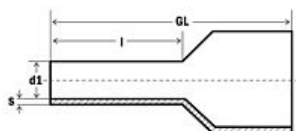

Art.No. 273364

Twin-end sleeves, colour range II, german

Art.No.	273364
EAN	4011923512446
CSS	6 mm ²
l	14 mm
Colour	Black
TL	25 mm
d1	4.9 mm
s1	0.2 mm
VPE	100

- insulated
- Electrolytic copper, tin-plated
- Dimensions to DIN 46228. Part 4
- Colour range II, german