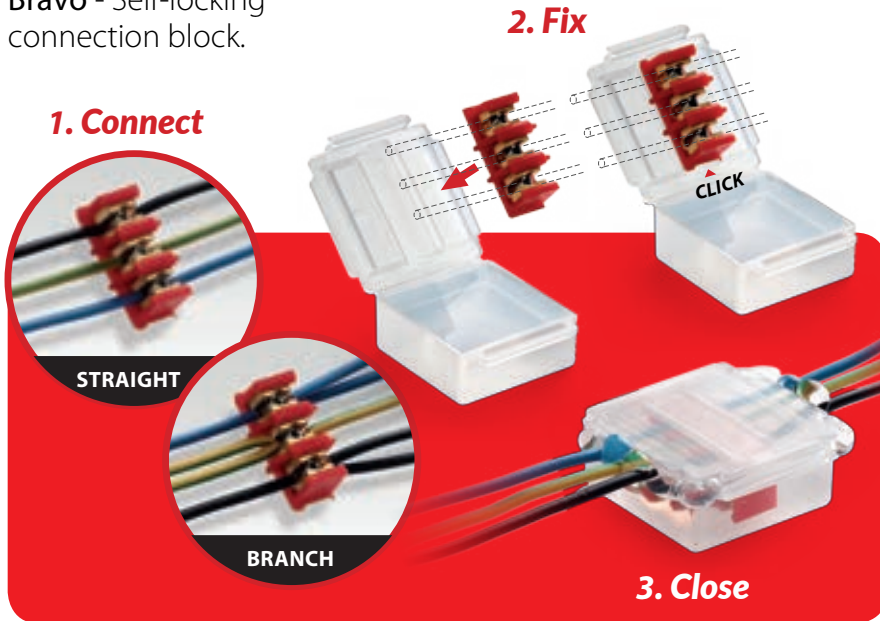

Bravo

The first "Gel-Box" with integrated connectors!

- Ready to use, quick, re-enterable!
- For rigid or flexible insulated wires from 1 a 6 mm²
- Immediately energizable
- For straight & branch connections
- For 1 or 3 cores connections
- Small, compact and transparent
- No shelf life
- Halogen free and UV resistant

Electrical performance:
CEI EN 50393 as applicable
(testing under water head
of the accessory installed in a box)

Gel: UL 94-HB 

Operating voltage: 0,6 / 1kV

Operating temperature 

Installation temperature: 
-40°C / +50°C

Fully submersible 

Can be used underground 

IPX8
OFFICIALLY
TESTED | **IMQ**

Mini Bravo

Extra-flat mini box with terminal block.

Bravo - Self-locking connection block.

Bravo

Product	Formation and wires cross section		Pieces for package	A x B x C (mm)
	Straight or through (N° x mm ²)	Branch (N° x mm ²)		
Bravo 1-6	1 x 1 - 6	1 x 1 - 6	1 pcs/ Blister	50 x 29 x 22
Bravo 3-6	2 x 1 - 6 3 x 1 - 6	2 x 1 - 6 3 x 1 - 6	1 pcs/ Blister	53 x 49 x 22

Mini Bravo

Product	Formation and wires cross section		Pieces for package	A x B x C (mm)
	Straight or through (N° x mm ²)	Branch (N° x mm ²)		
Mini Bravo 1	1 x 1 - 4	1 x 1 - 4	3 pcs/ Blister	41 x 28 x 19
Mini Bravo 2	2 x 1 - 4	2 x 1 - 4	1 pcs/ Blister	45 x 37 x 24
Mini Bravo 3	3 x 1 - 4	3 x 1 - 4	1 pcs/ Blister	53 x 39 x 24