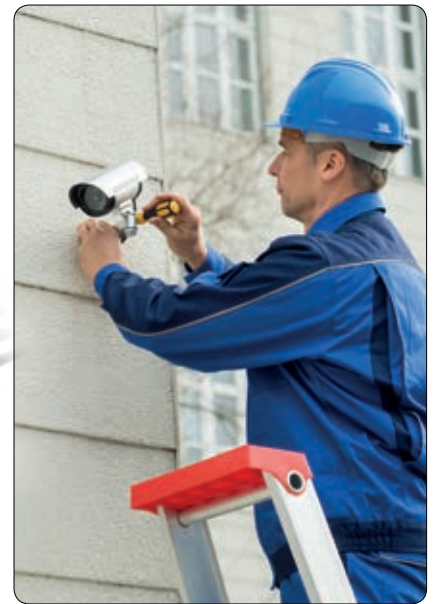

Bravo

The first "Gel-Box" with integrated connectors!

- Ready to use, quick, re-enterable!
- For rigid or flexible insulated wires from 1 a 6 mm²
- Immediately energizable
- For straight & branch connections
- For 1 or 3 cores connections
- Small, compact and transparent
- No shelf life
- Halogen free and UV resistant

Electrical performance:
CEI EN 50393 as applicable
(testing under water head
of the accessory installed in a box)

Gel: UL 94-HB 

Operating voltage: 0,6 / 1kV

Operating temperature 

Installation temperature: 
-40°C / +50°C

Fully submersible 

Can be used underground 

IPX8
OFFICIALLY
TESTED | **IMQ**

Mini Bravo

Extra-flat mini box with terminal block.

Bravo - Self-locking connection block.

Bravo

Product	Formation and wires cross section		Pieces for package	A x B x C (mm)
	Straight or through (N° x mm ²)	Branch (N° x mm ²)		
Bravo 1-6	1 x 1 - 6	1 x 1 - 6	1 pcs/ Blister	50 x 29 x 22
Bravo 3-6	2 x 1 - 6 3 x 1 - 6	2 x 1 - 6 3 x 1 - 6	1 pcs/ Blister	53 x 49 x 22