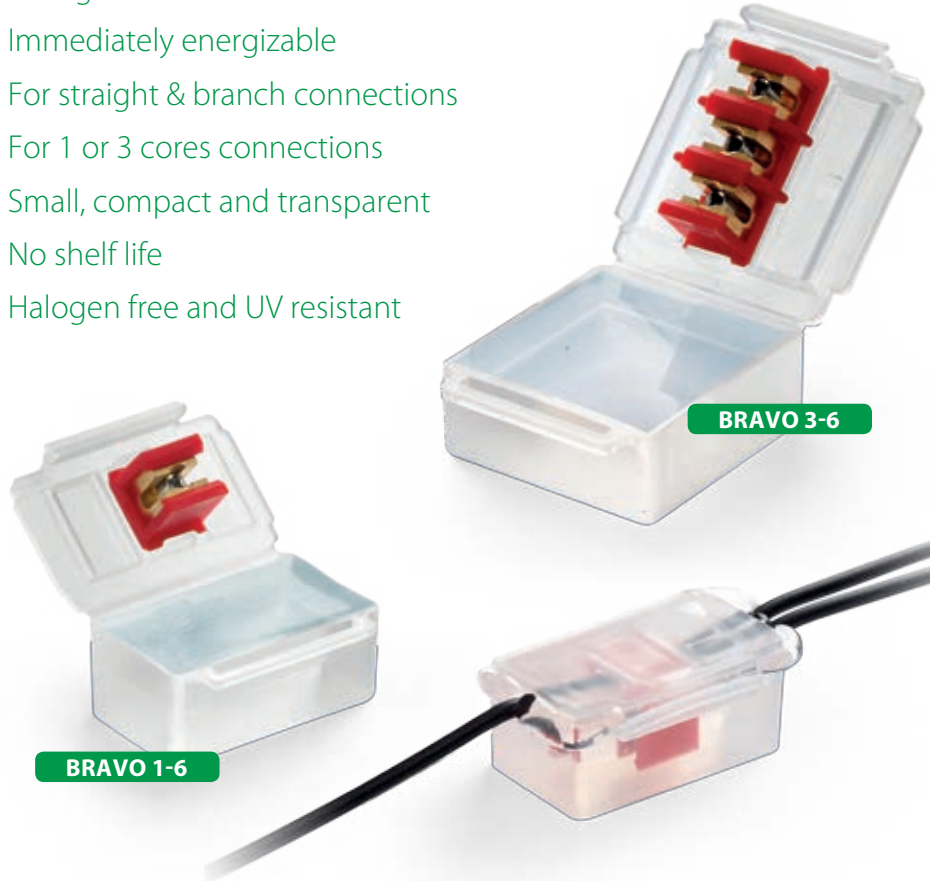

Bravo

The first "Gel-Box" with integrated connectors!

- Ready to use, quick, re-enterable!
- For rigid or flexible insulated wires from 1 a 6 mm²
- Immediately energizable
- For straight & branch connections
- For 1 or 3 cores connections
- Small, compact and transparent
- No shelf life
- Halogen free and UV resistant

Electrical performance:
CEI EN 50393 as applicable
(testing under water head
of the accessory installed in a box)

Gel: UL 94-HB 

Operating voltage: 0,6 / 1kV

Operating temperature 

Installation temperature: 
-40°C / +50°C

Fully submersible 

Can be used underground 

IPX8
OFFICIALLY
TESTED | **IMQ**

Mini Bravo

Extra-flat mini box with terminal block.

Bravo - Self-locking connection block.

Bravo

Product	Formation and wires cross section		Pieces for package	A x B x C (mm)
	Straight or through (N° x mm ²)	Branch (N° x mm ²)		
Bravo 1-6	1 x 1 - 6	1 x 1 - 6	1 pcs/ Blister	50 x 29 x 22
Bravo 3-6	2 x 1 - 6 3 x 1 - 6	2 x 1 - 6 3 x 1 - 6	1 pcs/ Blister	53 x 49 x 22

Mini Bravo

Product	Formation and wires cross section		Pieces for package	A x B x C (mm)
	Straight or through (N° x mm ²)	Branch (N° x mm ²)		
Mini Bravo 1	1 x 1 - 4	1 x 1 - 4	3 pcs/ Blister	41 x 28 x 19
Mini Bravo 2	2 x 1 - 4	2 x 1 - 4	1 pcs/ Blister	45 x 37 x 24
Mini Bravo 3	3 x 1 - 4	3 x 1 - 4	1 pcs/ Blister	53 x 39 x 24