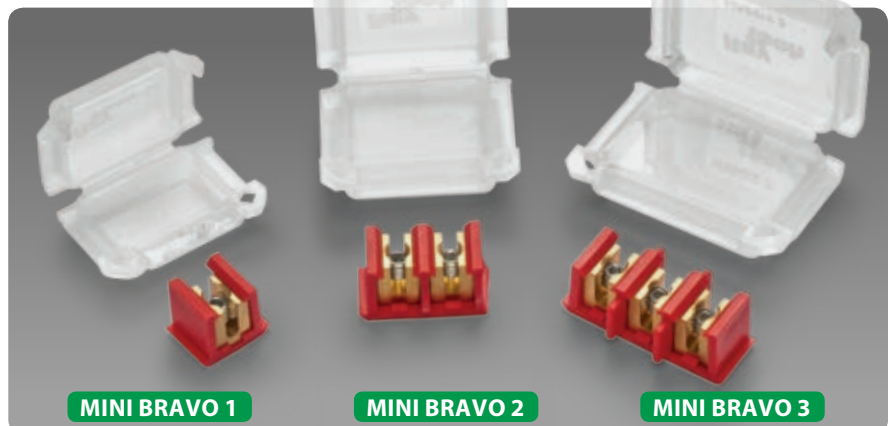

Bravo

The first "Gel-Box" with integrated connectors!

- Ready to use, quick, re-enterable!
- For rigid or flexible insulated wires from 1 a 6 mm²
- Immediately energizable
- For straight & branch connections
- For 1 or 3 cores connections
- Small, compact and transparent
- No shelf life
- Halogen free and UV resistant

Electrical performance:
CEI EN 50393 as applicable
(testing under water head
of the accessory installed in a box)

Gel: UL 94-HB 

Operating voltage: 0,6 / 1kV

Operating temperature 

Installation temperature: 
-40°C / +50°C

Fully submersible 

Can be used underground 

IPX8
OFFICIALLY
TESTED | **IMQ**

Mini Bravo

Extra-flat mini box with terminal block.

Bravo - Self-locking connection block.

Bravo

Product	Formation and wires cross section		Pieces for package	A x B x C (mm)
	Straight or through (N° x mm ²)	Branch (N° x mm ²)		
Bravo 1-6	1 x 1 - 6	1 x 1 - 6	1 pcs/ Blister	50 x 29 x 22
Bravo 3-6	2 x 1 - 6 3 x 1 - 6	2 x 1 - 6 3 x 1 - 6	1 pcs/ Blister	53 x 49 x 22

Mini Bravo

Product	Formation and wires cross section		Pieces for package	A x B x C (mm)
	Straight or through (N° x mm ²)	Branch (N° x mm ²)		
Mini Bravo 1	1 x 1 - 4	1 x 1 - 4	3 pcs/ Blister	41 x 28 x 19
Mini Bravo 2	2 x 1 - 4	2 x 1 - 4	1 pcs/ Blister	45 x 37 x 24
Mini Bravo 3	3 x 1 - 4	3 x 1 - 4	1 pcs/ Blister	53 x 39 x 24